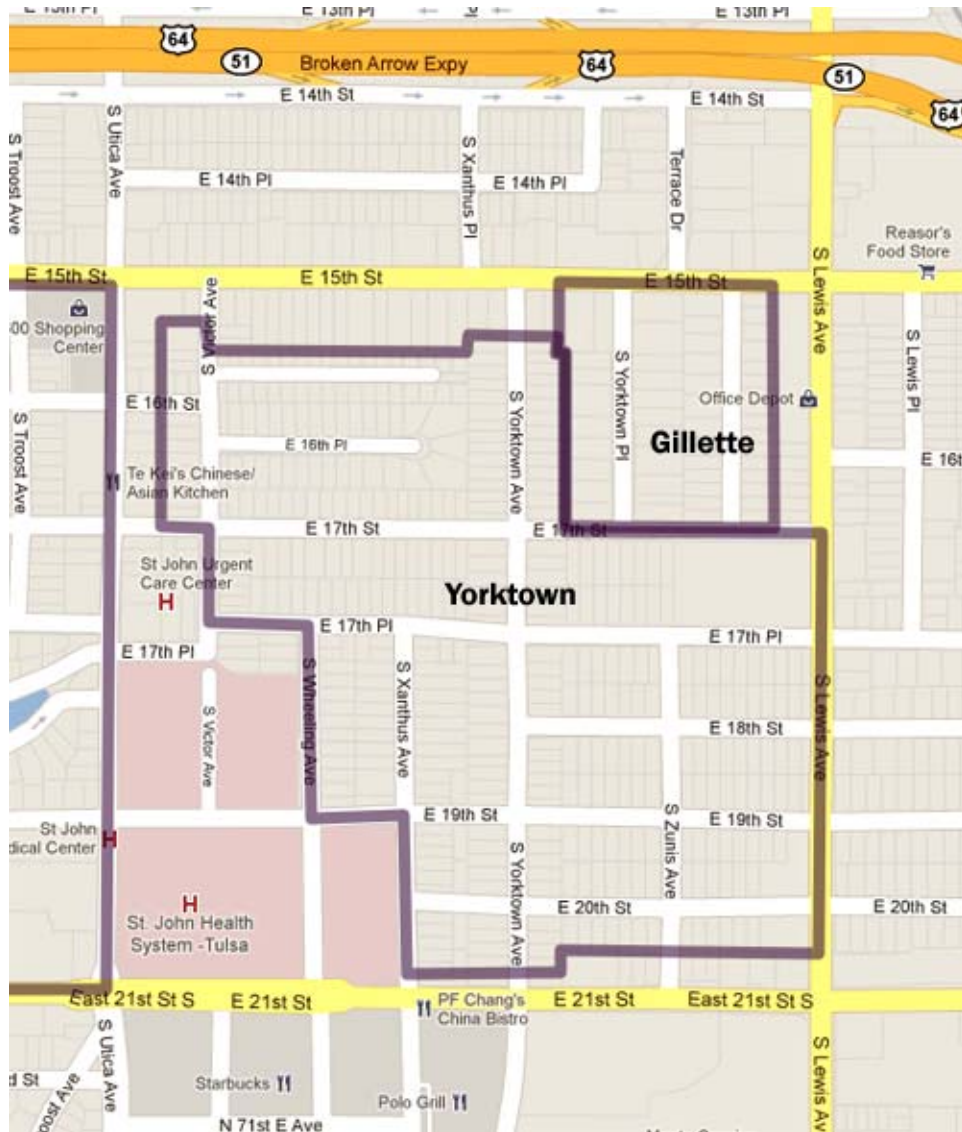

## YORKTOWN HISTORIC DISTRICT

### NATIONAL REGISTER DISTRICT BOUNDARY MAP

Note: These boundaries may be different than the area with HP Overlay Zoning. Please refer to <http://tulsapreservation.org/zoning> for zoning maps.