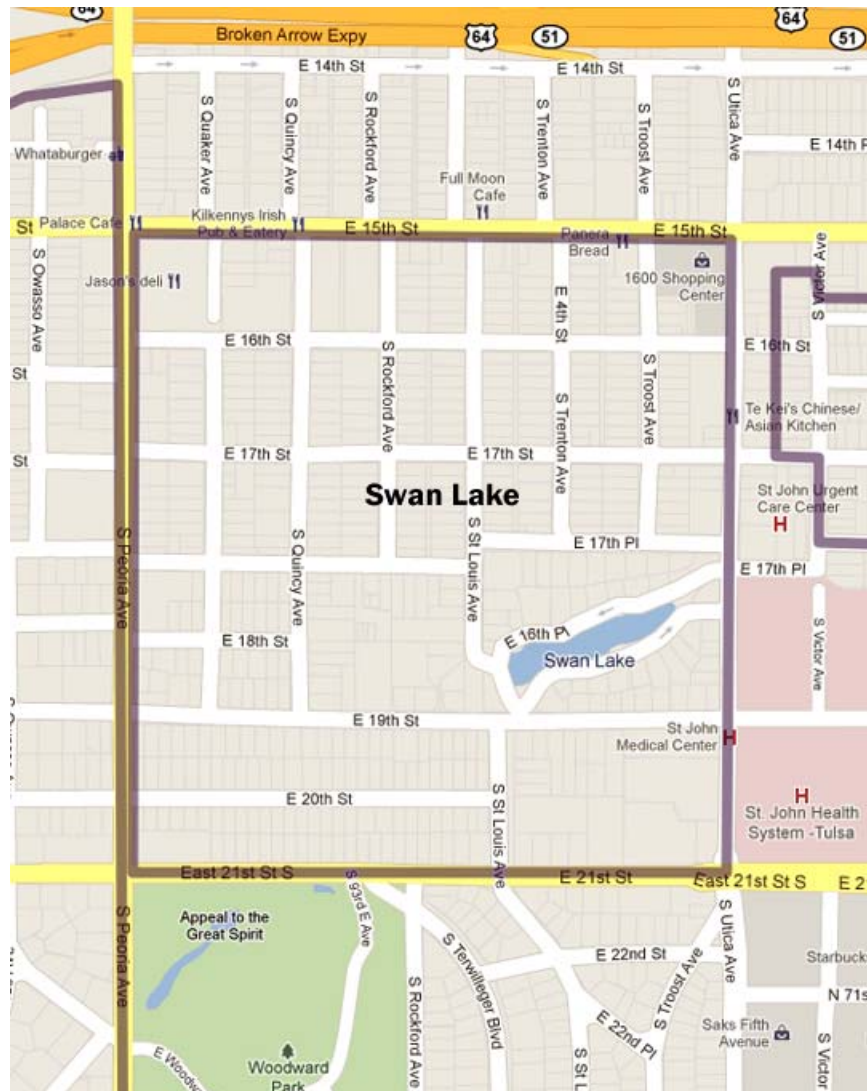

TULSA PRESERVATION COMMISSION

SWAN LAKE HISTORIC DISTRICT

NATIONAL REGISTER DISTRICT BOUNDARY MAP

Note: These boundaries may be different than the area with HP Overlay Zoning. Please refer to <http://tulsapreservation.org/zoning> for zoning maps.