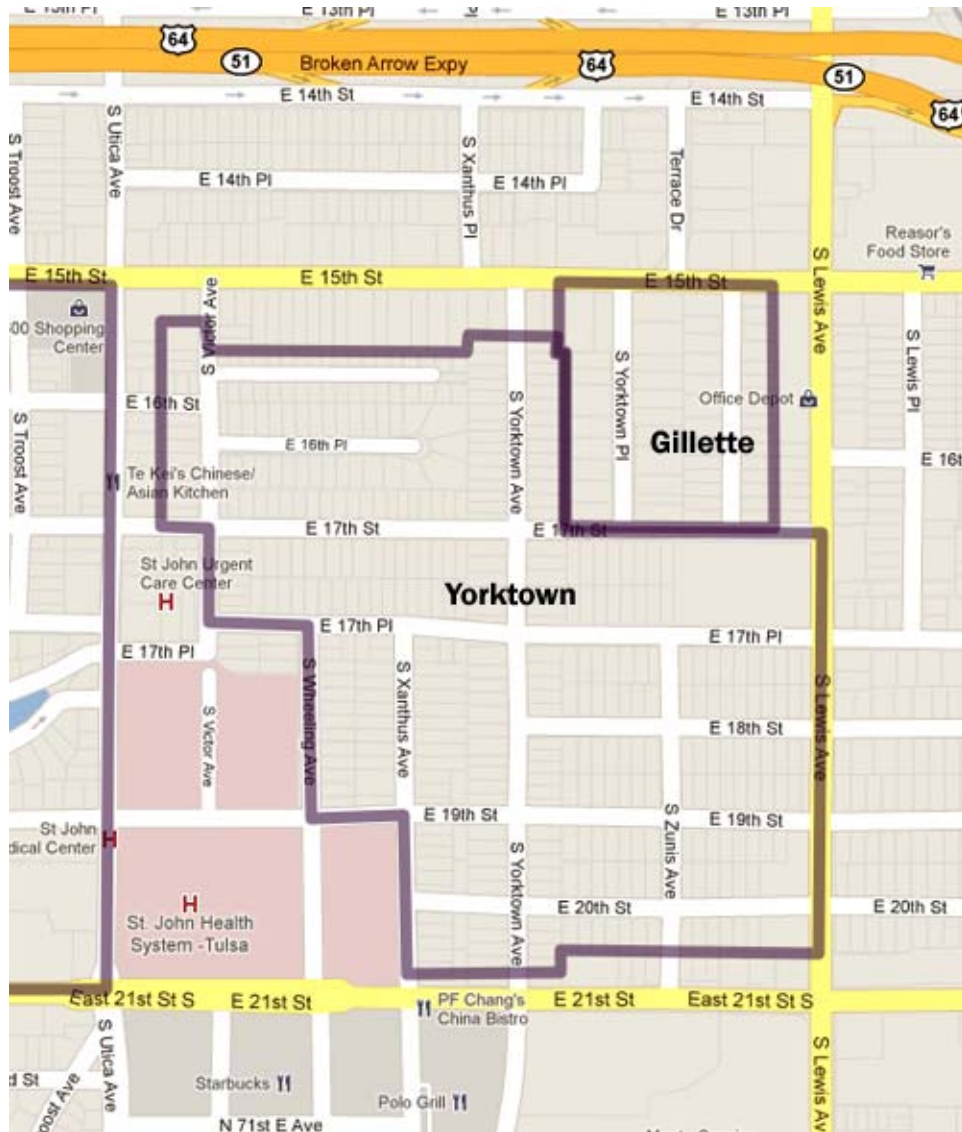

TULSA PRESERVATION COMMISSION

GILLETTE HISTORIC DISTRICT

NATIONAL REGISTER DISTRICT BOUNDARY MAP

Note: These boundaries may be different than the area with HP Overlay Zoning. Please refer to <http://tulsapreservation.org/zoning> for zoning maps.